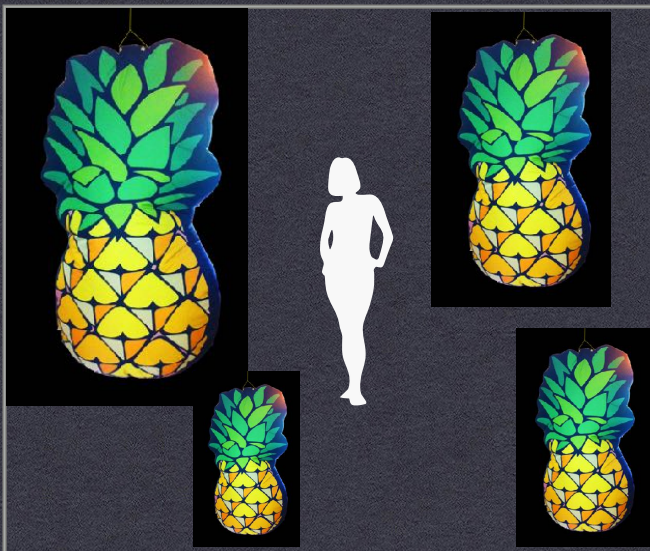

FRUIT

Hanging Pineapple inflatable (Print both sides)						
Model dimensions W x h cm's/ft				Quantity	Price each	
60	cm wide x	113	cm high	25	cm deep	1 unit, £ 247
2.0	ft wide x	3.7	ft high	0.8	ft deep	2-4 units, £ 222
75	cm wide x	141	cm high	25	cm deep	1 unit, £ 263
2.5	ft wide x	4.6	ft high	0.8	ft deep	2-4 units, £ 237
108	cm wide x	203	cm high	25	cm deep	1 unit, £ 365
3.5	ft wide x	6.7	ft high	0.8	ft deep	2-4 units, £ 329
136	cm wide x	256	cm high	30	cm deep	1 unit, £ 408
4.5	ft wide x	8.4	ft high	1.0	ft deep	2-4 units, £ 367

Hanging Orange Slice Inflatable (1 piece only)						
Model dimensions W x h cm's/ft				Quantity	Price each	
75	cm wide x	75	cm high	38	cm deep	1 unit, £ 172
2.5	ft wide x	2.5	ft high	1.2	ft deep	2-4 units, £ 155
91	cm wide x	91	cm high	45	cm deep	1 unit, £ 183
3.0	ft wide x	3.0	ft high	1.5	ft deep	2-4 units, £ 165
122	cm wide x	122	cm high	61	cm deep	1 unit, £ 194
4.0	ft wide x	4.0	ft high	2.0	ft deep	2-4 units, £ 175
152	cm wide x	152	cm high	75	cm deep	1 unit, £ 204
5.0	ft wide x	5.0	ft high	2.5	ft deep	2-4 units, £ 184

Hanging 3d Banana shaped inflatable						
Model dimensions W x h cm's/ft				Quantity	Price each	
150	cm wide x	100	cm high	50	cm deep	1 unit, £ 172
4.9	ft wide x	3.3	ft high	1.6	ft deep	2-4 units, £ 155
182	cm wide x	122	cm high	60	cm deep	1 unit, £ 183
6.0	ft wide x	4.0	ft high	2.0	ft deep	2-4 units, £ 165
214	cm wide x	144	cm high	70	cm deep	1 unit, £ 194
7.0	ft wide x	4.7	ft high	2.3	ft deep	2-4 units, £ 175
244	cm wide x	164	cm high	80	cm deep	1 unit, £ 204
8.0	ft wide x	5.4	ft high	2.6	ft deep	2-4 units, £ 184

One sided print -20% on 2 largest models

This inflatables price includes internal fan units and 10m power leads also a **Colour Changer LED lamp with remote control.**

Back to [MENU](#)

*Prices include Vat