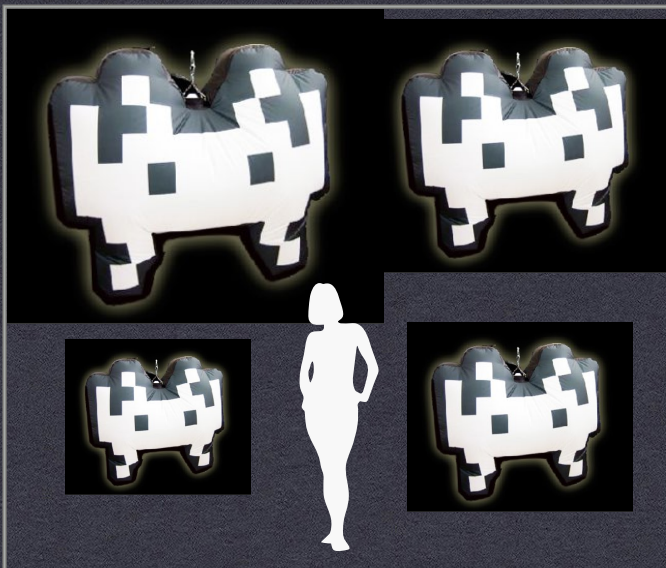

RETRO 1

Design can be customised and logos added at no extra

Hanging Space invader inflatable (image both sides)							
Model dimensions W x h cm's/ft				Quantity	Price each		
100	cm wide x	75	cm high	25	cm deep	1 unit	£ 200
3.3	ft wide x	2.5	ft high	0.8	ft deep	2-4 units	£ 180
122	cm wide x	91	cm high	25	cm deep	1 unit	£ 220
4.0	ft wide x	3.0	ft high	0.8	ft deep	2-4 units	£ 198
166	cm wide x	122	cm high	25	cm deep	1 unit	£ 230
5.4	ft wide x	4.0	ft high	0.8	ft deep	2-4 units	£ 207
207	cm wide x	152	cm high	30	cm deep	1 unit	£ 250
6.8	ft wide x	5.0	ft high	1.0	ft deep	2-4 units	£ 225

Hanging Cassette inflatable (image on both sides)							
Model dimensions W x h cm's/ft				Quantity	Price each		
112	cm wide x	75	cm high	25	cm deep	1 unit	£ 260
3.7	ft wide x	2.5	ft high	0.8	ft deep	2-4 units	£ 234
136	cm wide x	91	cm high	25	cm deep	1 unit	£ 310
4.5	ft wide x	3.0	ft high	0.8	ft deep	2-4 units	£ 279
183	cm wide x	122	cm high	30	cm deep	1 unit	£ 355
6.0	ft wide x	4.0	ft high	1.0	ft deep	2-4 units	£ 320
227	cm wide x	152	cm high	152	cm deep	1 unit	£ 395
7.4	ft wide x	5.0	ft high	5.0	ft deep	2-4 units	£ 356

Hanging Space hopper inflatable (image on 1 sides)							
Model dimensions W x h cm's/ft				Quantity	Price each		
108	cm wide x	108	cm high	105	cm deep	1 unit	£ 200
3.5	ft wide x	3.5	ft high	3.4	ft deep	2-4 units	£ 180
122	cm wide x	122	cm high	122	cm deep	1 unit	£ 215
4.0	ft wide x	4.0	ft high	4.0	ft deep	2-4 units	£ 194
152	cm wide x	152	cm high	152	cm deep	1 unit	£ 230
5.0	ft wide x	5.0	ft high	5.0	ft deep	2-4 units	£ 207

This inflatables price includes internal fan units and 10m power leads also a **Colour Changer LED lamp with remote control.**

Back to [MENU](#)

*Prices include Vat