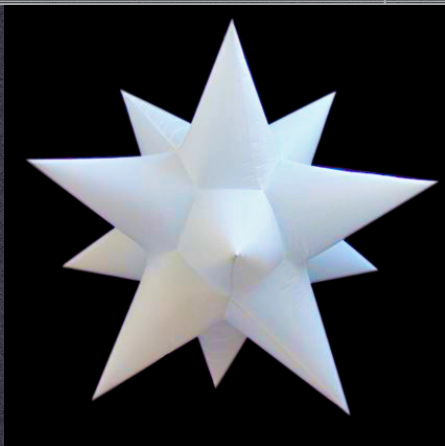

Self Inflating Hanging Fat 12 pointed Star-shaped inflatable

Model dimensions W x h cm's/ft			Quantity	Price each
214 cm wide x	214 cm high	214 cm deep	1 unit	£ 245
7.0 ft wide x	7.0 ft high	7.0 ft deep	2-4 units	£ 221