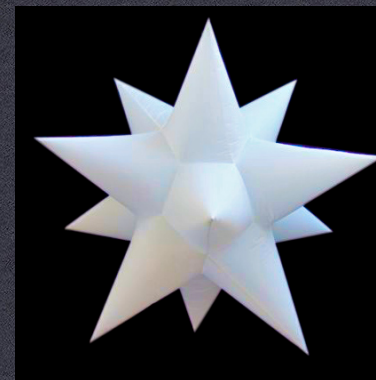

Self Inflating Hanging Fat 12 pointed Star-shaped inflatable

Model dimensions W x h cm's/ft			Quantity	Price each
182 cm wide x	182 cm high	182 cm deep	1 unit	£ 170
6.0 ft wide x	6.0 ft high	6.0 ft deep	2-4 units	£ 153