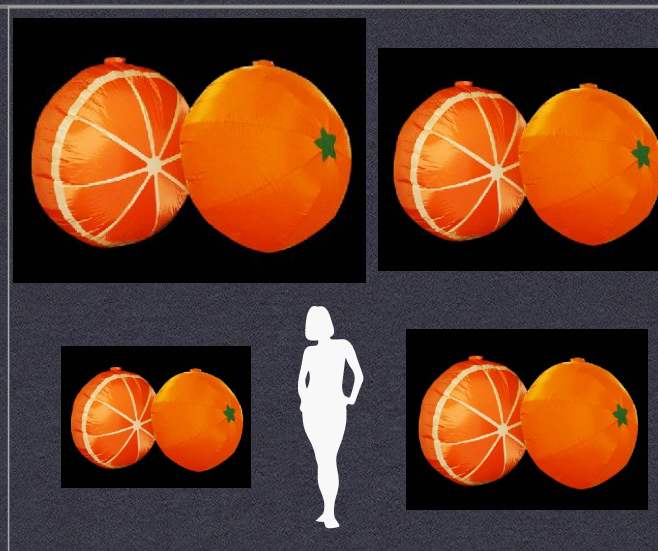

FRUIT

Hanging Pineapple inflatable (Print both sides)						
Model dimensions W x h cm's/ft				Quantity	Price each	
60	cm wide x	113	cm high	25	cm deep	1 unit, £ 247
2.0	ft wide x	3.7	ft high	0.8	ft deep	2-4 units, £ 222
75	cm wide x	141	cm high	25	cm deep	1 unit, £ 263
2.5	ft wide x	4.6	ft high	0.8	ft deep	2-4 units, £ 237
108	cm wide x	203	cm high	25	cm deep	1 unit, £ 365
3.5	ft wide x	6.7	ft high	0.8	ft deep	2-4 units, £ 329
136	cm wide x	256	cm high	30	cm deep	1 unit, £ 408
4.5	ft wide x	8.4	ft high	1.0	ft deep	2-4 units, £ 367

Hanging Orange Slice Inflatable (1 piece only)						
Model dimensions W x h cm's/ft				Quantity	Price each	
75	cm wide x	75	cm high	38	cm deep	1 unit, £ 172
2.5	ft wide x	2.5	ft high	1.2	ft deep	2-4 units, £ 155
91	cm wide x	91	cm high	45	cm deep	1 unit, £ 183
3.0	ft wide x	3.0	ft high	1.5	ft deep	2-4 units, £ 165
122	cm wide x	122	cm high	61	cm deep	1 unit, £ 194
4.0	ft wide x	4.0	ft high	2.0	ft deep	2-4 units, £ 175
152	cm wide x	152	cm high	75	cm deep	1 unit, £ 204
5.0	ft wide x	5.0	ft high	2.5	ft deep	2-4 units, £ 184

Hanging 3d Banana shaped inflatable						
Model dimensions W x h cm's/ft				Quantity	Price each	
150	cm wide x	100	cm high	50	cm deep	1 unit, £ 172
4.9	ft wide x	3.3	ft high	1.6	ft deep	2-4 units, £ 155
182	cm wide x	122	cm high	60	cm deep	1 unit, £ 183
6.0	ft wide x	4.0	ft high	2.0	ft deep	2-4 units, £ 165
214	cm wide x	144	cm high	70	cm deep	1 unit, £ 194
7.0	ft wide x	4.7	ft high	2.3	ft deep	2-4 units, £ 175
244	cm wide x	164	cm high	80	cm deep	1 unit, £ 204
8.0	ft wide x	5.4	ft high	2.6	ft deep	2-4 units, £ 184

One sided print -20% on 2 largest models

This inflatables price includes internal fan units and 10m power leads also a **Colour Changer LED lamp with remote control.**

Back to [MENU](#)

*Prices include Vat