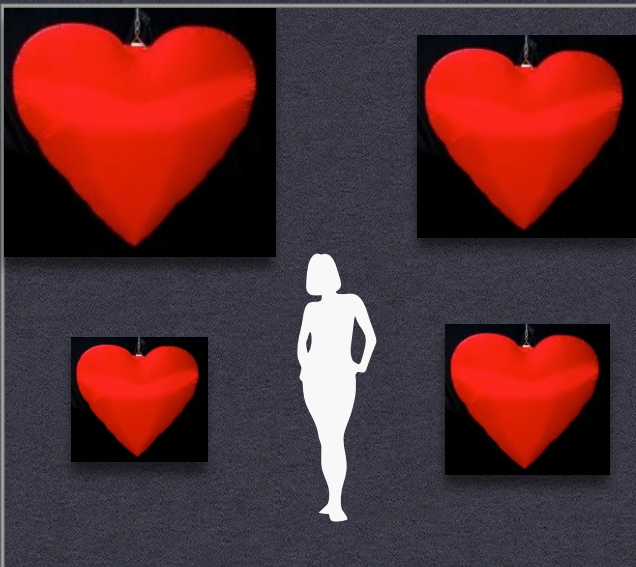

# HEARTS

Self Inflating Hanging Basic Heart-shaped inflatable							
Model dimensions W x h cm's/ft				Quantity	Price each		
75	cm wide x	75	cm high	25	cm deep	1 unit	£ 120
2.5	ft wide x	2.5	ft high	0.8	ft deep	2-4 units	£ 108
91	cm wide x	91	cm high	25	cm deep	1 unit	£ 130
3.0	ft wide x	3.0	ft high	0.8	ft deep	2-4 units	£ 117
122	cm wide x	122	cm high	25	cm deep	1 unit	£ 140
4.0	ft wide x	4.0	ft high	0.8	ft deep	2-4 units	£ 126
152	cm wide x	152	cm high	30	cm deep	1 unit	£ 150
5.0	ft wide x	5.0	ft high	1.0	ft deep	2-4 units	£ 135