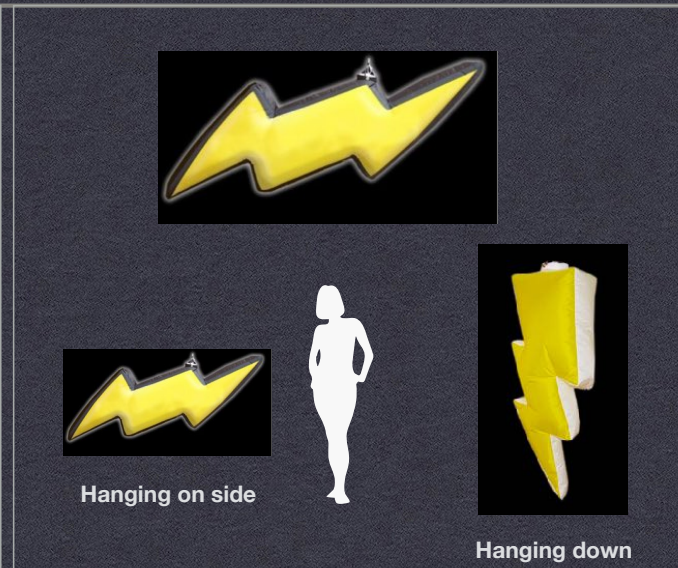

SCENIC

Self Inflating Hanging Basic cloud-shaped inflatable						
Model dimensions W x h cm's/ft				Quantity	Price each	
182	cm wide x	91	cm high	25	cm deep	1 unit, £ 140
6.0	ft wide x	3.0	ft high	0.8	ft deep	2-4 units, £ 126
214	cm wide x	110	cm high	25	cm deep	1 unit, £ 172
7.0	ft wide x	3.6	ft high	0.8	ft deep	2-4 units, £ 155
244	cm wide x	122	cm high	25	cm deep	1 unit, £ 184
8.0	ft wide x	4.0	ft high	0.8	ft deep	2-4 units, £ 166
295	cm wide x	152	cm high	30	cm deep	1 unit, £ 205
9.7	ft wide x	5.0	ft high	1.0	ft deep	2-4 units, £ 185

Self Inflating Basic Cloud-shaped inflatable, with lightning						
Model dimensions W x h cm's/ft				Quantity	Price each	
182	cm wide x	91	cm high	25	cm deep	1 unit, £ 161
6.0	ft wide x	3.0	ft high	0.8	ft deep	2-4 units, £ 145
214	cm wide x	110	cm high	25	cm deep	1 unit, £ 172
7.0	ft wide x	3.6	ft high	0.8	ft deep	2-4 units, £ 155
244	cm wide x	122	cm high	25	cm deep	1 unit, £ 184
8.0	ft wide x	4.0	ft high	0.8	ft deep	2-4 units, £ 166
295	cm wide x	152	cm high	30	cm deep	1 unit, £ 236
9.7	ft wide x	5.0	ft high	1.0	ft deep	2-4 units, £ 212

Self-Inflating Hanging Lightning-shaped inflatable						
Model dimensions W x h cm's/ft				Quantity	Price each	
170	cm wide x	75	cm high	25	cm deep	1 unit, £ 140
5.6	ft wide x	2.5	ft high	0.8	ft deep	2-4 units, £ 126
200	cm wide x	91	cm high	25	cm deep	1 unit, £ 150
6.6	ft wide x	3.0	ft high	0.8	ft deep	2-4 units, £ 135
260	cm wide x	122	cm high	30	cm deep	1 unit, £ 160
8.5	ft wide x	4.0	ft high	1.0	ft deep	2-4 units, £ 144

This inflatables price includes internal fan units and 10m power leads also a **Colour Changer LED lamp with remote control.**

Back to [MENU](#)

*Prices include Vat