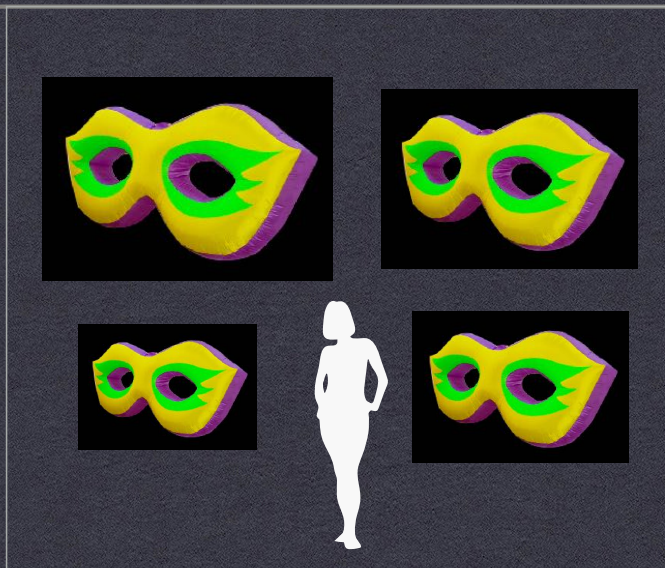

Model dimensions W x h cm's/ft	Quantity	Price each

This inflatables price includes internal fan units and 10m power leads also a **Colour Changer LED lamp with remote control.**

Back to [MENU](#)

**\*Prices include Vat**