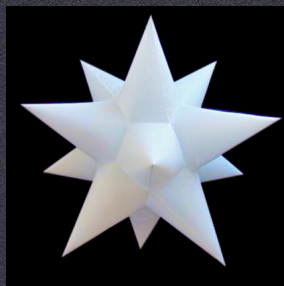

Back to Clubdecor website click [HERE](#)

**\*Prices include Vat**

**Self Inflating Hanging Fat 12 pointed Star-shaped inflatable**

Model dimensions W x h cm's/ft			Quantity	Price each
91 cm wide x	91 cm high	91 cm deep	1 unit	£ 150
3.0 ft wide x	3.0 ft high	3.0 ft deep	2-4 units	£ 135