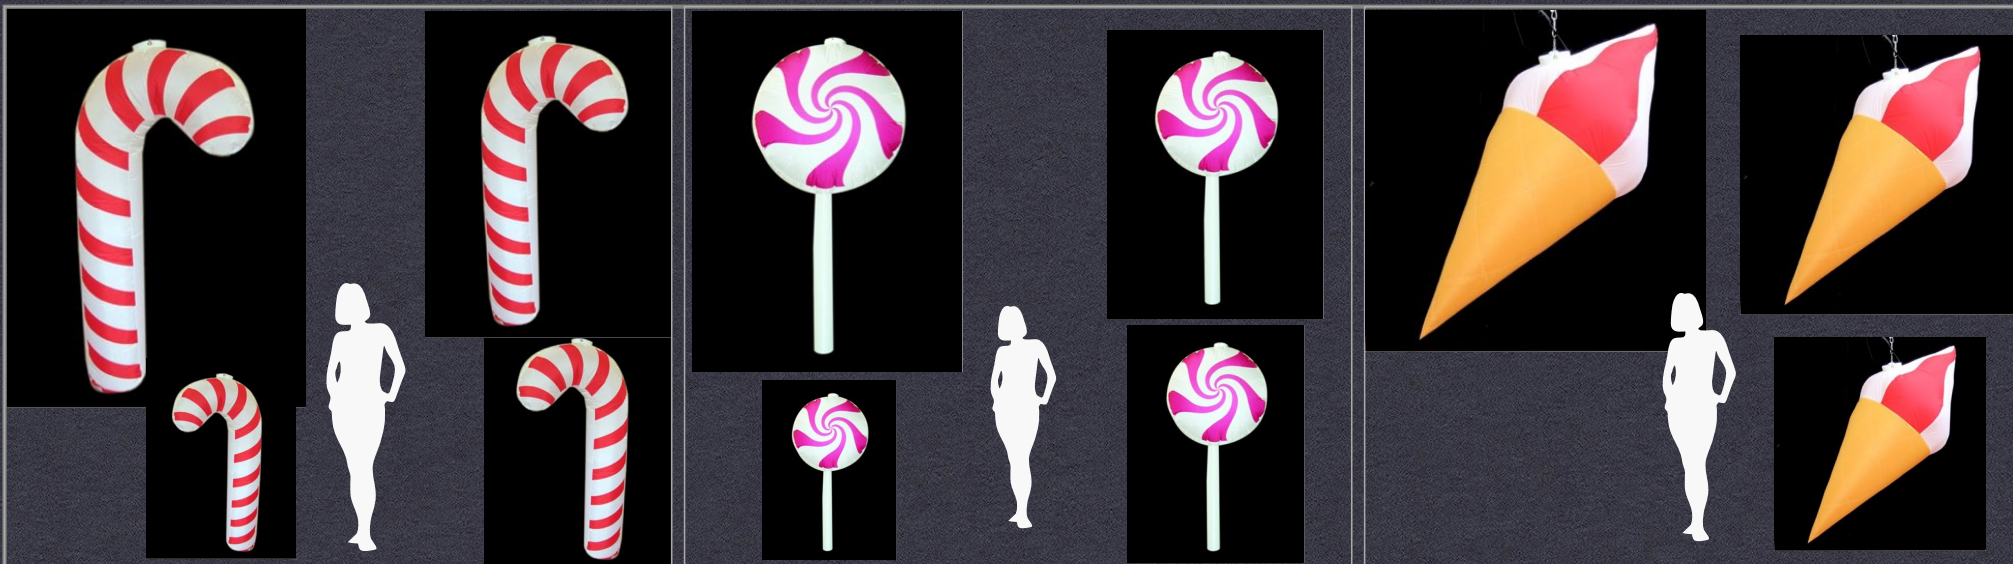

Other intermediate sizes available

This inflatables price includes internal fan units and 10m power leads also a **Colour Changer LED lamp with remote control.**

Back to [MENU](#)

**\*Prices include Vat**