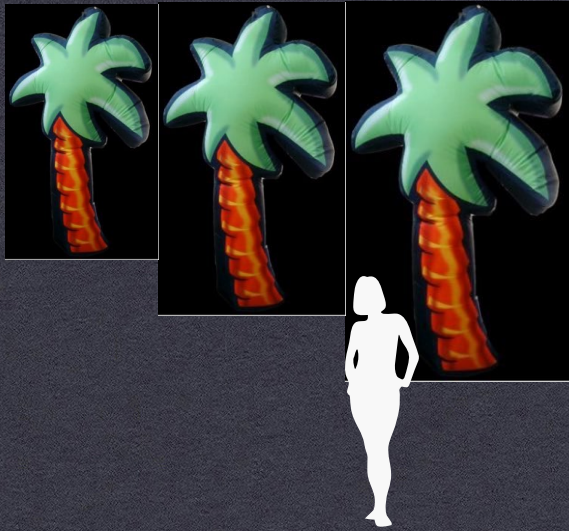

Other intermediate sizes available

TREES

Hanging Palm Tree inflatable (Print one side)						
Model dimensions W x h cm's/ft				Quantity	Price each	
100 cm wide x	175 cm high	25 cm deep	1 unit	£	270	
3.3 ft wide x	5.7 ft high	0.8 ft deep	2-4 units	£	243	
122 cm wide x	214 cm high	25 cm deep	1 unit	£	305	
4.0 ft wide x	7.0 ft high	0.8 ft deep	2-4 units	£	275	
152 cm wide x	260 cm high	30 cm deep	1 unit	£	320	
5.0 ft wide x	8.5 ft high	1.0 ft deep	2-4 units	£	288	
Please add 20% for image on both sides						

Hanging Basic Palm Tree Inflatable						
Model dimensions W x h cm's/ft				Quantity	Price each	
128 cm wide x	136 cm high	25 cm deep	1 unit	£	190	
4.2 ft wide x	4.5 ft high	0.8 ft deep	2-4 units	£	171	
190 cm wide x	200 cm high	30 cm deep	1 unit	£	220	
6.2 ft wide x	6.6 ft high	1.0 ft deep	2-4 units	£	198	
195 cm wide x	260 cm high	30 cm deep	1 unit	£	260	
6.4 ft wide x	8.5 ft high	1.0 ft deep	2-4 units	£	234	

Model dimensions W x h cm's/ft	Quantity	Price each

This inflatables price includes internal fan units and 10m power leads also a **Colour Changer LED lamp with remote control.**

Back to [MENU](#)

*Prices include Vat