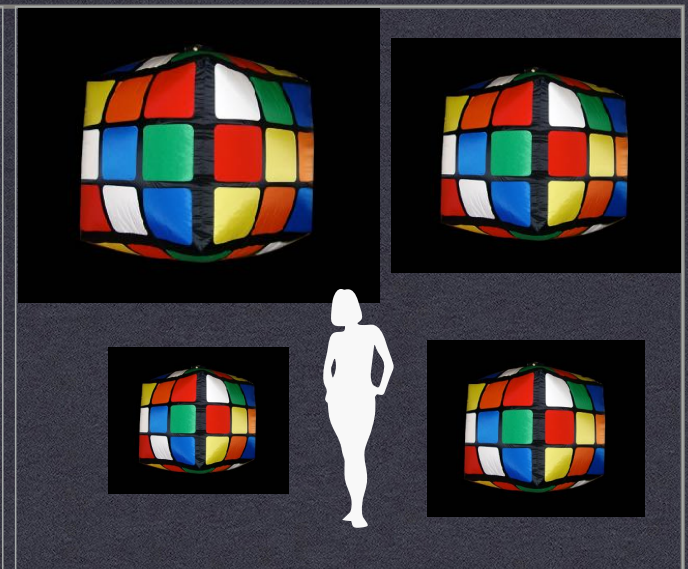

OTHER CUBES

Hanging cube-Dice inflatable (Image on 5 sides)					
Model dimensions W x h cm's/ft			Quantity	Price each	
75 cm wide x	75 cm high	75 cm deep	1 unit	£	236
2.5 ft wide x	2.5 ft high	2.5 ft deep	2-4 units	£	212
91 cm wide x	91 cm high	91 cm deep	1 unit	£	247
3.0 ft wide x	3.0 ft high	3.0 ft deep	2-4 units	£	222
122 cm wide x	122 cm high	122 cm deep	1 unit	£	258
4.0 ft wide x	4.0 ft high	4.0 ft deep	2-4 units	£	232
152 cm wide x	152 cm high	152 cm deep	1 unit	£	269
5.0 ft wide x	5.0 ft high	5.0 ft deep	2-4 units	£	242

Hanging cube-Dice inflatable (Image on 6 sides)					
Model dimensions W x h cm's/ft			Quantity	Price each	
75 cm wide x	75 cm high	75 cm deep	1 unit	£	245
2.5 ft wide x	2.5 ft high	2.5 ft deep	2-4 units	£	221
91 cm wide x	91 cm high	91 cm deep	1 unit	£	260
3.0 ft wide x	3.0 ft high	3.0 ft deep	2-4 units	£	234
122 cm wide x	122 cm high	122 cm deep	1 unit	£	275
4.0 ft wide x	4.0 ft high	4.0 ft deep	2-4 units	£	248
152 cm wide x	152 cm high	152 cm deep	1 unit	£	290
5.0 ft wide x	5.0 ft high	5.0 ft deep	2-4 units	£	261

Hanging cube-shaped inflatable (print on 6 sides)					
Model dimensions W x h cm's/ft			Quantity	Price each	
75 cm wide x	75 cm high	75 cm deep	1 unit	£	295
2.5 ft wide x	2.5 ft high	2.5 ft deep	2-4 units	£	266
91 cm wide x	91 cm high	91 cm deep	1 unit	£	420
3.0 ft wide x	3.0 ft high	3.0 ft deep	2-4 units	£	378
122 cm wide x	122 cm high	122 cm deep	1 unit	£	485
4.0 ft wide x	4.0 ft high	4.0 ft deep	2-4 units	£	437
152 cm wide x	152 cm high	152 cm deep	1 unit	£	550
5.0 ft wide x	5.0 ft high	5.0 ft deep	2-4 units	£	495

This inflatables price includes internal fan units and 10m power leads also a **Colour Changer LED lamp with remote control.**

Back to [MENU](#)

*Prices include Vat