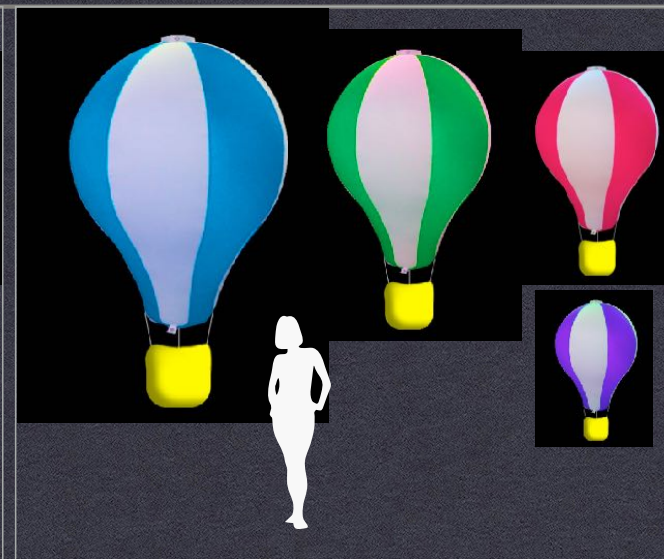

SWEETS 2

Hanging Jelly Baby Shaped inflatables							
Model dimensions W x h cm's/ft				Quantity	Price each		
60	cm wide x	91	cm high	25	cm deep	1 unit	£ 140
2.0	ft wide x	3.0	ft high	0.8	ft deep	2-4 units	£ 126
70	cm wide x	122	cm high	25	cm deep	1 unit	£ 150
2.3	ft wide x	4.0	ft high	0.8	ft deep	2-4 units	£ 135
80	cm wide x	152	cm high	30	cm deep	1 unit	£ 160
2.6	ft wide x	5.0	ft high	1.0	ft deep	2-4 units	£ 144
91	cm wide x	182	cm high	30	cm deep	1 unit	£ 172
3.0	ft wide x	6.0	ft high	1.0	ft deep	2-4 units	£ 155

Hanging Hot-air Balloon Inflatables							
Model dimensions W x h cm's/ft				Quantity	Price each		
75	cm wide x	91	cm high	75	cm deep	1 unit	£ 215
2.5	ft wide x	3.0	ft high	2.5	ft deep	2-4 units	£ 194
91	cm wide x	136	cm high	91	cm deep	1 unit	£ 258
3.0	ft wide x	4.5	ft high	3.0	ft deep	2-4 units	£ 232
122	cm wide x	182	cm high	122	cm deep	1 unit	£ 280
4.0	ft wide x	6.0	ft high	4.0	ft deep	2-4 units	£ 252
182	cm wide x	250	cm high	182	cm deep	1 unit	£ 322
6.0	ft wide x	8.2	ft high	6.0	ft deep	2-4 units	£ 290

Hanging Hot-air Balloon Inflatables inc. basket							
Model dimensions W x h cm's/ft				Quantity	Price each		
75	cm wide x	122	cm high	75	cm deep	1 unit	£ 258
2.5	ft wide x	4.0	ft high	2.5	ft deep	2-4 units	£ 232
91	cm wide x	152	cm high	91	cm deep	1 unit	£ 312
3.0	ft wide x	5.0	ft high	3.0	ft deep	2-4 units	£ 281
122	cm wide x	244	cm high	122	cm deep	1 unit	£ 344
4.0	ft wide x	8.0	ft high	4.0	ft deep	2-4 units	£ 310
175	cm wide x	305	cm high	175	cm deep	1 unit	£ 387
5.7	ft wide x	10.0	ft high	5.7	ft deep	2-4 units	£ 348

This inflatables price includes internal fan units and 10m power leads also a **Colour Changer LED lamp with remote control.**

Back to [MENU](#)

*Prices include Vat