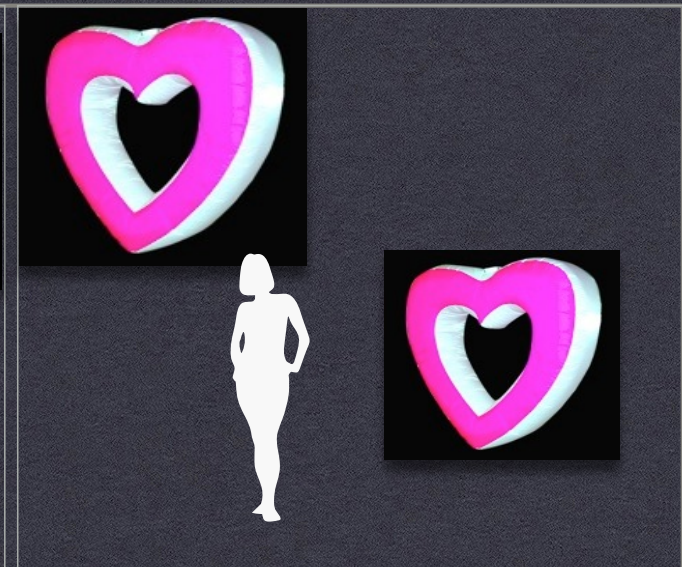

# HEARTS

Self Inflating Hanging Basic Heart-shaped inflatable							
Model dimensions W x h cm's/ft				Quantity	Price each		
75	cm wide x	75	cm high	25	cm deep	1 unit	£ 120
2.5	ft wide x	2.5	ft high	0.8	ft deep	2-4 units	£ 108
91	cm wide x	91	cm high	25	cm deep	1 unit	£ 130
3.0	ft wide x	3.0	ft high	0.8	ft deep	2-4 units	£ 117
122	cm wide x	122	cm high	25	cm deep	1 unit	£ 140
4.0	ft wide x	4.0	ft high	0.8	ft deep	2-4 units	£ 126
152	cm wide x	152	cm high	30	cm deep	1 unit	£ 150
5.0	ft wide x	5.0	ft high	1.0	ft deep	2-4 units	£ 135