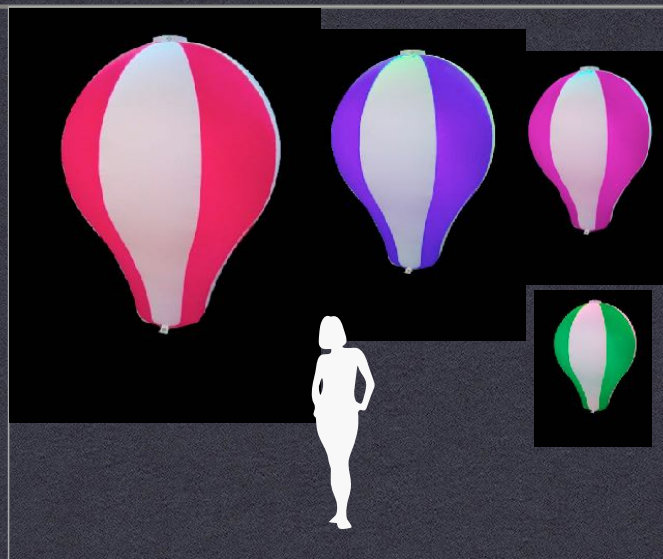

SWEETS 2

Hanging Jelly Baby Shaped inflatables							
Model dimensions W x h cm's/ft				Quantity	Price each		
60	cm wide x	91	cm high	25	cm deep	1 unit	£ 140
2.0	ft wide x	3.0	ft high	0.8	ft deep	2-4 units	£ 126
70	cm wide x	122	cm high	25	cm deep	1 unit	£ 150
2.3	ft wide x	4.0	ft high	0.8	ft deep	2-4 units	£ 135
80	cm wide x	152	cm high	30	cm deep	1 unit	£ 160
2.6	ft wide x	5.0	ft high	1.0	ft deep	2-4 units	£ 144
91	cm wide x	182	cm high	30	cm deep	1 unit	£ 172
3.0	ft wide x	6.0	ft high	1.0	ft deep	2-4 units	£ 155

Hanging Hot-air Balloon Inflatables							
Model dimensions W x h cm's/ft				Quantity	Price each		
75	cm wide x	91	cm high	75	cm deep	1 unit	£ 215
2.5	ft wide x	3.0	ft high	2.5	ft deep	2-4 units	£ 194
91	cm wide x	136	cm high	91	cm deep	1 unit	£ 258
3.0	ft wide x	4.5	ft high	3.0	ft deep	2-4 units	£ 232
122	cm wide x	182	cm high	122	cm deep	1 unit	£ 280
4.0	ft wide x	6.0	ft high	4.0	ft deep	2-4 units	£ 252
182	cm wide x	250	cm high	182	cm deep	1 unit	£ 322
6.0	ft wide x	8.2	ft high	6.0	ft deep	2-4 units	£ 290

Hanging Hot-air Balloon Inflatables inc. basket							
Model dimensions W x h cm's/ft				Quantity	Price each		
75	cm wide x	122	cm high	75	cm deep	1 unit	£ 258
2.5	ft wide x	4.0	ft high	2.5	ft deep	2-4 units	£ 232
91	cm wide x	152	cm high	91	cm deep	1 unit	£ 312
3.0	ft wide x	5.0	ft high	3.0	ft deep	2-4 units	£ 281
122	cm wide x	244	cm high	122	cm deep	1 unit	£ 344
4.0	ft wide x	8.0	ft high	4.0	ft deep	2-4 units	£ 310
175	cm wide x	305	cm high	175	cm deep	1 unit	£ 387
5.7	ft wide x	10.0	ft high	5.7	ft deep	2-4 units	£ 348

This inflatables price includes internal fan units and 10m power leads also a **Colour Changer LED lamp with remote control.**

Back to [MENU](#)

*Prices include Vat