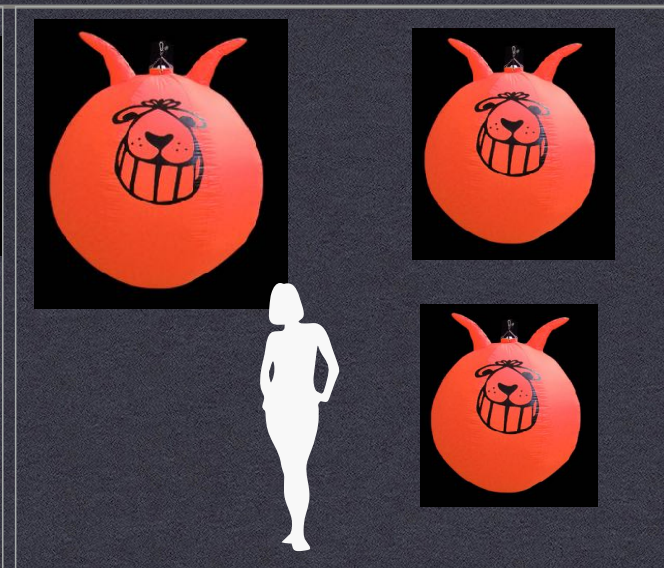

RETRO 1

Design can be customised and logos added at no extra

Hanging Space invader inflatable (image both sides)							
Model dimensions W x h cm's/ft				Quantity	Price each		
100	cm wide x	75	cm high	25	cm deep	1 unit	£ 200
3.3	ft wide x	2.5	ft high	0.8	ft deep	2-4 units	£ 180
122	cm wide x	91	cm high	25	cm deep	1 unit	£ 220
4.0	ft wide x	3.0	ft high	0.8	ft deep	2-4 units	£ 198
166	cm wide x	122	cm high	25	cm deep	1 unit	£ 230
5.4	ft wide x	4.0	ft high	0.8	ft deep	2-4 units	£ 207
207	cm wide x	152	cm high	30	cm deep	1 unit	£ 250
6.8	ft wide x	5.0	ft high	1.0	ft deep	2-4 units	£ 225

Hanging Cassette inflatable (image on both sides)							
Model dimensions W x h cm's/ft				Quantity	Price each		
112	cm wide x	75	cm high	25	cm deep	1 unit	£ 260
3.7	ft wide x	2.5	ft high	0.8	ft deep	2-4 units	£ 234
136	cm wide x	91	cm high	25	cm deep	1 unit	£ 310
4.5	ft wide x	3.0	ft high	0.8	ft deep	2-4 units	£ 279
183	cm wide x	122	cm high	30	cm deep	1 unit	£ 355
6.0	ft wide x	4.0	ft high	1.0	ft deep	2-4 units	£ 320
227	cm wide x	152	cm high	152	cm deep	1 unit	£ 395
7.4	ft wide x	5.0	ft high	5.0	ft deep	2-4 units	£ 356

Hanging Space hopper inflatable (image on 1 sides)							
Model dimensions W x h cm's/ft				Quantity	Price each		
108	cm wide x	108	cm high	105	cm deep	1 unit	£ 200
3.5	ft wide x	3.5	ft high	3.4	ft deep	2-4 units	£ 180
122	cm wide x	122	cm high	122	cm deep	1 unit	£ 215
4.0	ft wide x	4.0	ft high	4.0	ft deep	2-4 units	£ 194
152	cm wide x	152	cm high	152	cm deep	1 unit	£ 230
5.0	ft wide x	5.0	ft high	5.0	ft deep	2-4 units	£ 207

This inflatables price includes internal fan units and 10m power leads also a **Colour Changer LED lamp with remote control.**

Back to [MENU](#)

*Prices include Vat