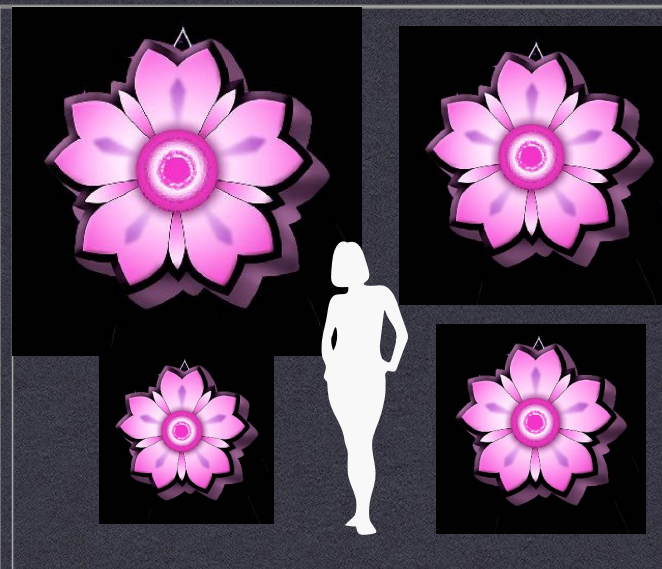

FLOWERS

Hanging Flower design 1 inflatable Print Both sides						
Model dimensions W x h cm's/ft				Quantity	Price each	
75 cm wide x	75 cm high	20 cm deep	1 unit	£	245	
2.5 ft wide x	2.5 ft high	0.7 ft deep	2-4 units	£	221	
91 cm wide x	91 cm high	30 cm deep	1 unit	£	280	
3.0 ft wide x	3.0 ft high	1.0 ft deep	2-4 units	£	252	
122 cm wide x	122 cm high	30 cm deep	1 unit	£	310	
4.0 ft wide x	4.0 ft high	1.0 ft deep	2-4 units	£	279	
152 cm wide x	152 cm high	30 cm deep	1 unit	£	330	
5.0 ft wide x	5.0 ft high	1.0 ft deep	2-4 units	£	297	

Hanging Flower design 2 inflatable Print Both sides						
Model dimensions W x h cm's/ft				Quantity	Price each	
75 cm wide x	75 cm high	20 cm deep	1 unit	£	245	
2.5 ft wide x	2.5 ft high	0.7 ft deep	2-4 units	£	221	
91 cm wide x	91 cm high	30 cm deep	1 unit	£	280	
3.0 ft wide x	3.0 ft high	1.0 ft deep	2-4 units	£	252	
122 cm wide x	122 cm high	30 cm deep	1 unit	£	310	
4.0 ft wide x	4.0 ft high	1.0 ft deep	2-4 units	£	279	
152 cm wide x	152 cm high	30 cm deep	1 unit	£	330	
5.0 ft wide x	5.0 ft high	1.0 ft deep	2-4 units	£	297	

Hanging Flower design 3 inflatable Print Both sides						
Model dimensions W x h cm's/ft				Quantity	Price each	
75 cm wide x	75 cm high	20 cm deep	1 unit	£	245	
2.5 ft wide x	2.5 ft high	0.7 ft deep	2-4 units	£	221	
91 cm wide x	91 cm high	30 cm deep	1 unit	£	280	
3.0 ft wide x	3.0 ft high	1.0 ft deep	2-4 units	£	252	
122 cm wide x	122 cm high	30 cm deep	1 unit	£	310	
4.0 ft wide x	4.0 ft high	1.0 ft deep	2-4 units	£	279	
152 cm wide x	152 cm high	30 cm deep	1 unit	£	330	
5.0 ft wide x	5.0 ft high	1.0 ft deep	2-4 units	£	297	

Colours and design can be fully customised inc. Logo added.

Cost Reduction on 3 largest models for one sided print only Please enquire.

This inflatables price includes internal fan units and 10m power leads also a Colour Changer LED lamp with remote control.

Back to [MENU](#)

*Prices include Vat