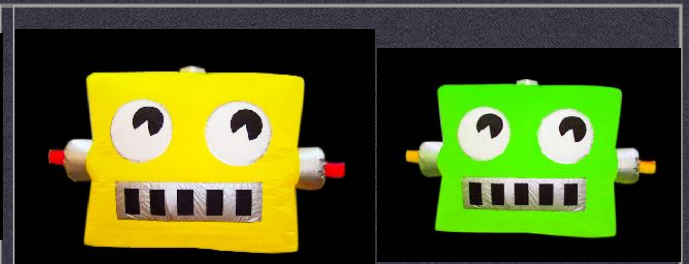

Both Models can be customised and Logos added at no extra

RETRO 2

Hanging Boombox inflatable (Image both sides)							
Model dimensions W x h cm's/ft				Quantity	Price each		
117	cm wide x	75	cm high	25	cm deep	1 unit	£ 256
3.8	ft wide x	2.5	ft high	0.8	ft deep	2-4 units	£ 230
142	cm wide x	91	cm high	25	cm deep	1 unit	£ 310
4.7	ft wide x	3.0	ft high	0.8	ft deep	2-4 units	£ 279
191	cm wide x	122	cm high	25	cm deep	1 unit	£ 360
6.3	ft wide x	4.0	ft high	0.8	ft deep	2-4 units	£ 324
238	cm wide x	152	cm high	30	cm deep	1 unit	£ 397
7.8	ft wide x	5.0	ft high	1.0	ft deep	2-4 units	£ 357

Hanging Funky Boombox inflatable (Image both sides)							
Model dimensions W x h cm's/ft				Quantity	Price each		
117	cm wide x	75	cm high	25	cm deep	1 unit	£ 256
3.8	ft wide x	2.5	ft high	0.8	ft deep	2-4 units	£ 230
142	cm wide x	91	cm high	25	cm deep	1 unit	£ 310
4.7	ft wide x	3.0	ft high	0.8	ft deep	2-4 units	£ 279
191	cm wide x	122	cm high	25	cm deep	1 unit	£ 360
6.3	ft wide x	4.0	ft high	0.8	ft deep	2-4 units	£ 324
238	cm wide x	152	cm high	30	cm deep	1 unit	£ 397
7.8	ft wide x	5.0	ft high	1.0	ft deep	2-4 units	£ 357

Hanging Robot Head inflatable (image on One sides)							
Model dimensions W x h cm's/ft				Quantity	Price each		
100	cm wide x	60	cm high	25	cm deep	1 unit	£ 204
3.3	ft wide x	2.0	ft high	0.8	ft deep	2-4 units	£ 184
124	cm wide x	75	cm high	25	cm deep	1 unit	£ 225
4.1	ft wide x	2.5	ft high	0.8	ft deep	2-4 units	£ 203
150	cm wide x	91	cm high	30	cm deep	1 unit	£ 247
4.9	ft wide x	3.0	ft high	1.0	ft deep	2-4 units	£ 222
200	cm wide x	122	cm high	30	cm deep	1 unit	£ 269
6.6	ft wide x	4.0	ft high	1.0	ft deep	2-4 units	£ 242

This inflatables price includes internal fan units and 10m power leads also a **Colour Changer LED lamp with remote control.**

Back to [MENU](#)

*Prices include Vat