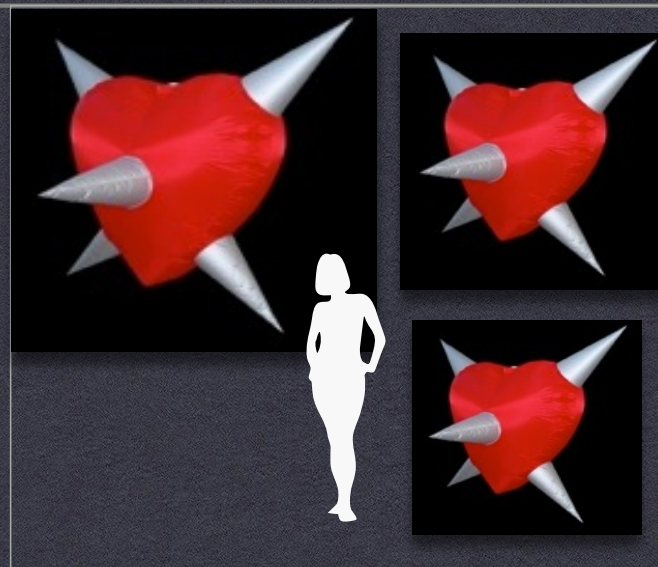

# HEARTS

Self Inflating Hanging Basic Heart-shaped inflatable							
Model dimensions W x h cm's/ft				Quantity	Price each		
75	cm wide x	75	cm high	25	cm deep	1 unit	£ 120
2.5	ft wide x	2.5	ft high	0.8	ft deep	2-4 units	£ 108
91	cm wide x	91	cm high	25	cm deep	1 unit	£ 130
3.0	ft wide x	3.0	ft high	0.8	ft deep	2-4 units	£ 117
122	cm wide x	122	cm high	25	cm deep	1 unit	£ 140
4.0	ft wide x	4.0	ft high	0.8	ft deep	2-4 units	£ 126
152	cm wide x	152	cm high	30	cm deep	1 unit	£ 150
5.0	ft wide x	5.0	ft high	1.0	ft deep	2-4 units	£ 135