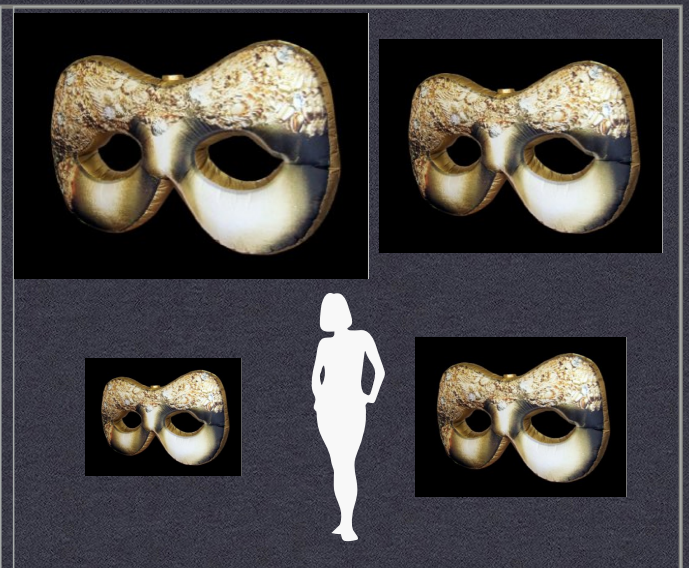

## MARDI GRAS/ CARNIVAL

Hanging Angel Wings (any colour)							
Model dimensions W x h cm's/ft				Quantity	Price each		
188	cm wide x	75	cm high	25	cm deep	1 unit	£ 204
6.2	ft wide x	2.5	ft high	0.8	ft deep	2-4 units	£ 184
228	cm wide x	91	cm high	25	cm deep	1 unit	£ 215
7.5	ft wide x	3.0	ft high	0.8	ft deep	2-4 units	£ 194
271	cm wide x	108	cm high	30	cm deep	1 unit	£ 236
8.9	ft wide x	3.5	ft high	1.0	ft deep	2-4 units	£ 212