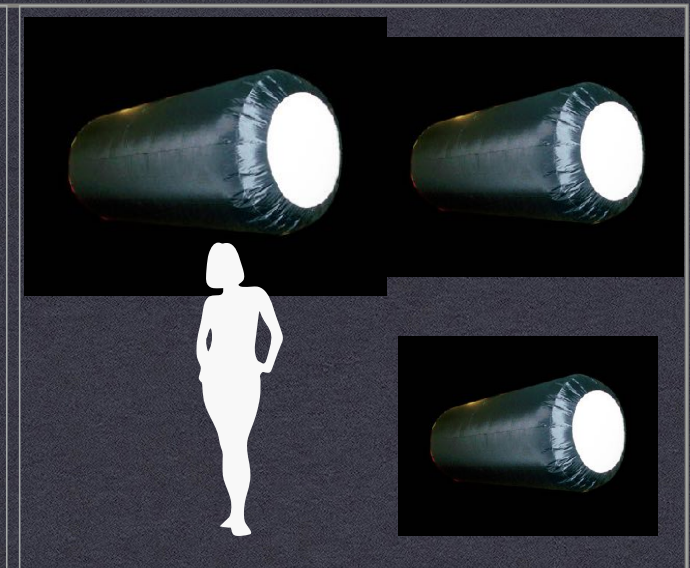

SWEETS BASIC

Hanging basic sweet 1 (various colours)						
Model dimensions W x h cm's/ft				Quantity	Price each	
100 cm wide x	100 cm high	25 cm deep	1 unit	£ 172		
3.3 ft wide x	3.3 ft high	0.8 ft deep	2-4 units	£ 155		
122 cm wide x	122 cm high	30 cm deep	1 unit	£ 183		
4.0 ft wide x	4.0 ft high	1.0 ft deep	2-4 units	£ 165		
152 cm wide x	152 cm high	30 cm deep	1 unit	£ 194		
5.0 ft wide x	5.0 ft high	1.0 ft deep	2-4 units	£ 175		

Hanging basic sweet 2 (various colours)						
Model dimensions W x h cm's/ft				Quantity	Price each	
100 cm wide x	100 cm high	25 cm deep	1 unit	£ 172		
3.3 ft wide x	3.3 ft high	0.8 ft deep	2-4 units	£ 155		
122 cm wide x	122 cm high	30 cm deep	1 unit	£ 183		
4.0 ft wide x	4.0 ft high	1.0 ft deep	2-4 units	£ 165		
152 cm wide x	152 cm high	30 cm deep	1 unit	£ 194		
5.0 ft wide x	5.0 ft high	1.0 ft deep	2-4 units	£ 175		

Hanging basic sweet 3 (various colours)						
Model dimensions W x h cm's/ft				Quantity	Price each	
152 cm wide x	60 cm high	60 cm deep	1 unit	£ 160		
5.0 ft wide x	2.0 ft high	2.0 ft deep	2-4 units	£ 144		
182 cm wide x	75 cm high	75 cm deep	1 unit	£ 172		
6.0 ft wide x	2.5 ft high	2.5 ft deep	2-4 units	£ 155		
214 cm wide x	91 cm high	91 cm deep	1 unit	£ 183		
7.0 ft wide x	3.0 ft high	3.0 ft deep	2-4 units	£ 165		

This inflatables price includes internal fan units and 10m power leads also a **Colour Changer LED lamp with remote control.**

Back to [MENU](#)

*Prices include Vat