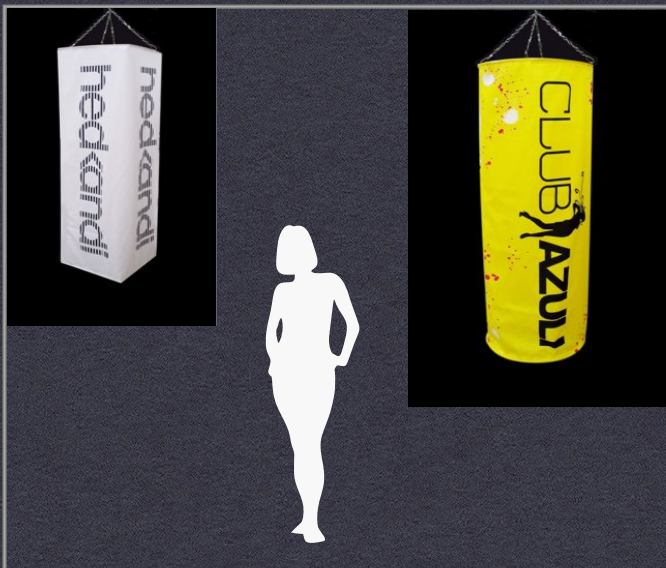

OTHER ITEMS

Hanging branded Lantern, No fan (print on all sides)						
Model dimensions W x h cm's/ft				Quantity	Price each	
50 cm wide x	122 cm high	50 cm deep		1 unit	£	194
1.6 ft wide x	4.0 ft high	1.6 ft deep		2-4 units	£	175
50 cm wide x	152 cm high	50 cm deep		1 unit	£	204
1.6 ft wide x	5.0 ft high	1.6 ft deep		2-4 units	£	184
Suitable for outdoors Add £25 for LED lamp & 10m cable						

Hanging 3d Mushroom Inflatable						
Model dimensions W x h cm's/ft				Quantity	Price each	
122 cm wide x	100 cm high	122 cm deep		1 unit	£	236
4.0 ft wide x	3.3 ft high	4.0 ft deep		2-4 units	£	212
182 cm wide x	152 cm high	182 cm deep		1 unit	£	258
6.0 ft wide x	5.0 ft high	6.0 ft deep		2-4 units	£	232

Hanging Inflatable Pig 3d						
Model dimensions W x h cm's/ft				Quantity	Price each	
214 cm wide x	182 cm high	100 cm deep		1 unit	£	376
7.0 ft wide x	6.0 ft high	3.3 ft deep		2-4 units	£	338

This model does **NOT** include Fan/LED or Leads

This inflatables price includes internal fan units and 10m power leads also a **Colour Changer LED lamp with remote control.**

Back to [MENU](#)

*Prices include Vat