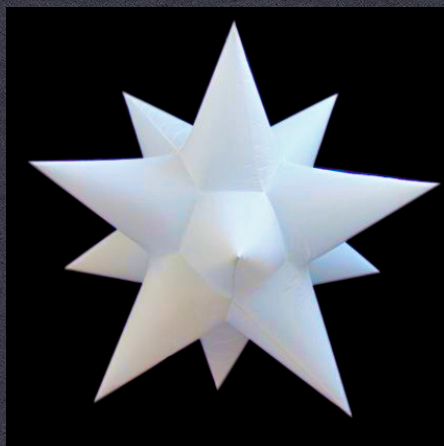

Self Inflating Hanging Fat 12 pointed Star-shaped inflatable

Model dimensions W x h cm's/ft			Quantity	Price each
275 cm wide x	275 cm high	275 cm deep	1 unit	£ 295
9.0 ft wide x	9.0 ft high	9.0 ft deep	2-4 units	£ 266