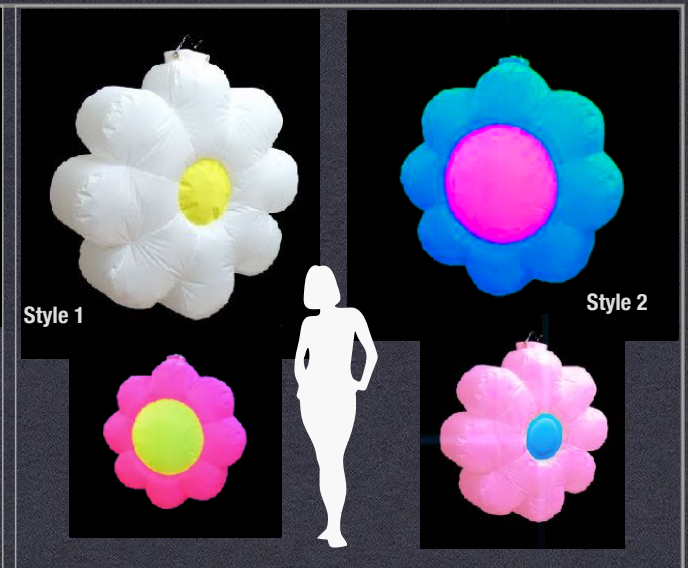

HIPPY 2

Hanging Ying Yang inflatables image both sides						
Model dimensions W x h cm's/ft			Quantity	Price each		
91 cm wide x	91 cm high	25 cm deep	1 unit	£ 170		
3.0 ft wide x	3.0 ft high	0.8 ft deep	2-4 units	£ 153		
122 cm wide x	122 cm high	30 cm deep	1 unit	£ 180		
4.0 ft wide x	4.0 ft high	1.0 ft deep	2-4 units	£ 162		
152 cm wide x	152 cm high	30 cm deep	1 unit	£ 195		
5.0 ft wide x	5.0 ft high	1.0 ft deep	2-4 units	£ 176		
182 cm wide x	182 cm high	30 cm deep	1 unit	£ 215		
6.0 ft wide x	6.0 ft high	1.0 ft deep	2-4 units	£ 194		

Hanging Peace Sign Inflatable						
Model dimensions W x h cm's/ft			Quantity	Price each		
100 cm wide x	100 cm high	25 cm deep	1 unit	£ 175		
3.3 ft wide x	3.3 ft high	0.8 ft deep	2-4 units	£ 158		
122 cm wide x	122 cm high	30 cm deep	1 unit	£ 185		
4.0 ft wide x	4.0 ft high	1.0 ft deep	2-4 units	£ 167		
152 cm wide x	152 cm high	30 cm deep	1 unit	£ 200		
5.0 ft wide x	5.0 ft high	1.0 ft deep	2-4 units	£ 180		

Hanging Daisy Flower inflatables 2 styles shown (any colours)						
Model dimensions W x h cm's/ft			Quantity	Price each		
91 cm wide x	91 cm high	25 cm deep	1 unit	£ 175		
3.0 ft wide x	3.0 ft high	0.8 ft deep	2-4 units	£ 158		
122 cm wide x	122 cm high	30 cm deep	1 unit	£ 185		
4.0 ft wide x	4.0 ft high	1.0 ft deep	2-4 units	£ 167		
152 cm wide x	152 cm high	30 cm deep	1 unit	£ 195		
5.0 ft wide x	5.0 ft high	1.0 ft deep	2-4 units	£ 176		
182 cm wide x	182 cm high	30 cm deep	1 unit	£ 215		
6.0 ft wide x	6.0 ft high	1.0 ft deep	2-4 units	£ 194		

This inflatables price includes internal fan units and 10m power leads also a **Colour Changer LED lamp with remote control.**

Back to [MENU](#)

*Prices include Vat