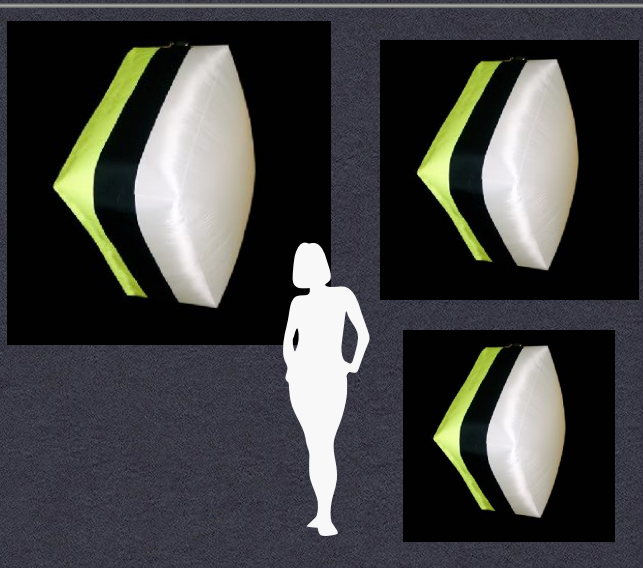

SWEETS BASIC

Hanging basic sweet 1 (various colours)						
Model dimensions W x h cm's/ft				Quantity	Price each	
100 cm wide x	100 cm high	25 cm deep	1 unit	£ 172		
3.3 ft wide x	3.3 ft high	0.8 ft deep	2-4 units	£ 155		
122 cm wide x	122 cm high	30 cm deep	1 unit	£ 183		
4.0 ft wide x	4.0 ft high	1.0 ft deep	2-4 units	£ 165		
152 cm wide x	152 cm high	30 cm deep	1 unit	£ 194		
5.0 ft wide x	5.0 ft high	1.0 ft deep	2-4 units	£ 175		

Hanging basic sweet 2 (various colours)						
Model dimensions W x h cm's/ft				Quantity	Price each	
100 cm wide x	100 cm high	25 cm deep	1 unit	£ 172		
3.3 ft wide x	3.3 ft high	0.8 ft deep	2-4 units	£ 155		
122 cm wide x	122 cm high	30 cm deep	1 unit	£ 183		
4.0 ft wide x	4.0 ft high	1.0 ft deep	2-4 units	£ 165		
152 cm wide x	152 cm high	30 cm deep	1 unit	£ 194		
5.0 ft wide x	5.0 ft high	1.0 ft deep	2-4 units	£ 175		

Hanging basic sweet 3 (various colours)						
Model dimensions W x h cm's/ft				Quantity	Price each	
152 cm wide x	60 cm high	60 cm deep	1 unit	£ 160		
5.0 ft wide x	2.0 ft high	2.0 ft deep	2-4 units	£ 144		
182 cm wide x	75 cm high	75 cm deep	1 unit	£ 172		
6.0 ft wide x	2.5 ft high	2.5 ft deep	2-4 units	£ 155		
214 cm wide x	91 cm high	91 cm deep	1 unit	£ 183		
7.0 ft wide x	3.0 ft high	3.0 ft deep	2-4 units	£ 165		

This inflatables price includes internal fan units and 10m power leads also a **Colour Changer LED lamp with remote control.**

Back to [MENU](#)

*Prices include Vat