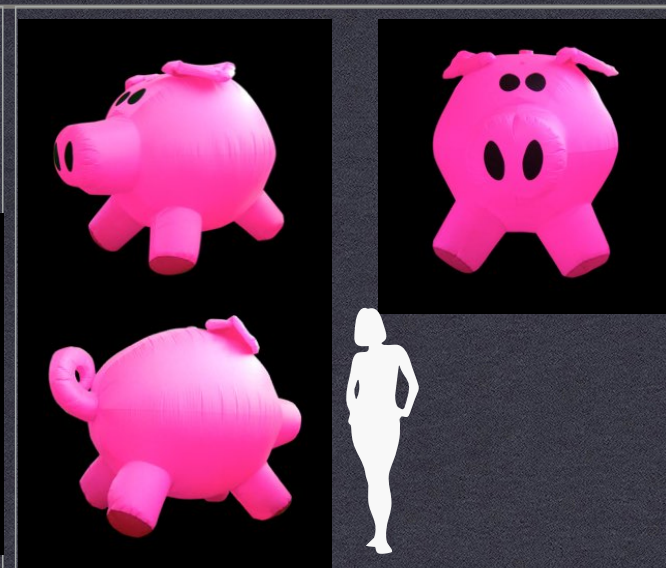

OTHER ITEMS

Hanging branded Lantern, No fan (print on all sides)						
Model dimensions W x h cm's/ft				Quantity	Price each	
50 cm wide x	122 cm high	50 cm deep		1 unit	£	194
1.6 ft wide x	4.0 ft high	1.6 ft deep		2-4 units	£	175
50 cm wide x	152 cm high	50 cm deep		1 unit	£	204
1.6 ft wide x	5.0 ft high	1.6 ft deep		2-4 units	£	184
Suitable for outdoors Add £25 for LED lamp & 10m cable						

Hanging 3d Mushroom Inflatable						
Model dimensions W x h cm's/ft				Quantity	Price each	
122 cm wide x	100 cm high	122 cm deep		1 unit	£	236
4.0 ft wide x	3.3 ft high	4.0 ft deep		2-4 units	£	212
182 cm wide x	152 cm high	182 cm deep		1 unit	£	258
6.0 ft wide x	5.0 ft high	6.0 ft deep		2-4 units	£	232

Hanging Inflatable Pig 3d						
Model dimensions W x h cm's/ft				Quantity	Price each	
214 cm wide x	182 cm high	100 cm deep		1 unit	£	376
7.0 ft wide x	6.0 ft high	3.3 ft deep		2-4 units	£	338

This model does **NOT** include Fan/LED or Leads

This inflatables price includes internal fan units and 10m power leads also a **Colour Changer LED lamp with remote control.**

Back to [MENU](#)

*Prices include Vat