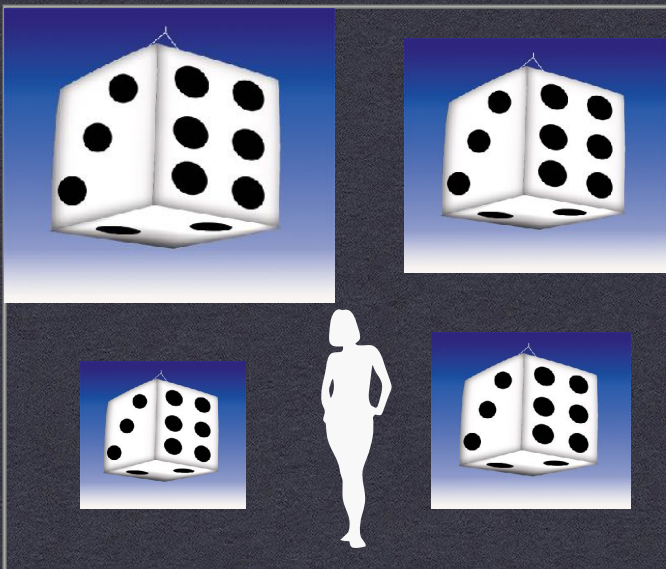

OTHER CUBES

Hanging cube-Dice inflatable (Image on 5 sides)					
Model dimensions W x h cm's/ft			Quantity	Price each	
75 cm wide x	75 cm high	75 cm deep	1 unit	£	236
2.5 ft wide x	2.5 ft high	2.5 ft deep	2-4 units	£	212
91 cm wide x	91 cm high	91 cm deep	1 unit	£	247
3.0 ft wide x	3.0 ft high	3.0 ft deep	2-4 units	£	222
122 cm wide x	122 cm high	122 cm deep	1 unit	£	258
4.0 ft wide x	4.0 ft high	4.0 ft deep	2-4 units	£	232
152 cm wide x	152 cm high	152 cm deep	1 unit	£	269
5.0 ft wide x	5.0 ft high	5.0 ft deep	2-4 units	£	242

Hanging cube-Dice inflatable (Image on 6 sides)					
Model dimensions W x h cm's/ft			Quantity	Price each	
75 cm wide x	75 cm high	75 cm deep	1 unit	£	245
2.5 ft wide x	2.5 ft high	2.5 ft deep	2-4 units	£	221
91 cm wide x	91 cm high	91 cm deep	1 unit	£	260
3.0 ft wide x	3.0 ft high	3.0 ft deep	2-4 units	£	234
122 cm wide x	122 cm high	122 cm deep	1 unit	£	275
4.0 ft wide x	4.0 ft high	4.0 ft deep	2-4 units	£	248
152 cm wide x	152 cm high	152 cm deep	1 unit	£	290
5.0 ft wide x	5.0 ft high	5.0 ft deep	2-4 units	£	261

Hanging cube-shaped inflatable (print on 6 sides)					
Model dimensions W x h cm's/ft			Quantity	Price each	
75 cm wide x	75 cm high	75 cm deep	1 unit	£	295
2.5 ft wide x	2.5 ft high	2.5 ft deep	2-4 units	£	266
91 cm wide x	91 cm high	91 cm deep	1 unit	£	420
3.0 ft wide x	3.0 ft high	3.0 ft deep	2-4 units	£	378
122 cm wide x	122 cm high	122 cm deep	1 unit	£	485
4.0 ft wide x	4.0 ft high	4.0 ft deep	2-4 units	£	437
152 cm wide x	152 cm high	152 cm deep	1 unit	£	550
5.0 ft wide x	5.0 ft high	5.0 ft deep	2-4 units	£	495

This inflatables price includes internal fan units and 10m power leads also a **Colour Changer LED lamp with remote control.**

Back to [MENU](#)

*Prices include Vat