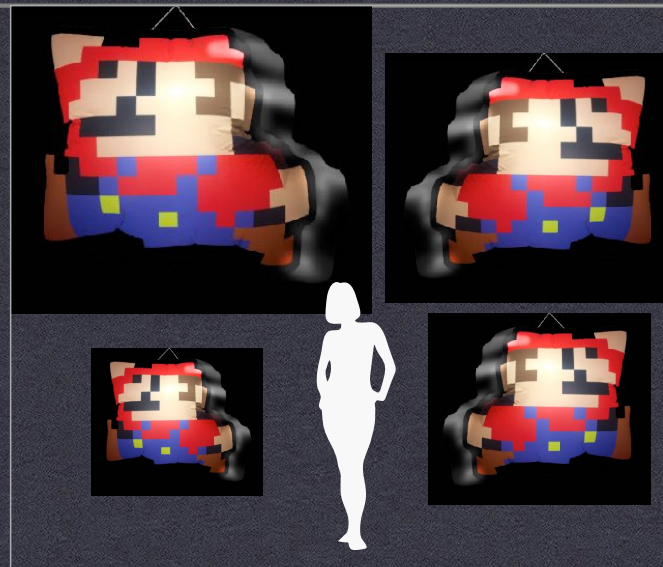

PACMAN

Hanging Pac-Man inflatable (image ONE sides)							
Model dimensions W x h cm's/ft				Quantity	Price each		
78	cm wide x	91	cm high	25	cm deep	1 unit	£ 150
2.6	ft wide x	3.0	ft high	0.8	ft deep	2-4 units	£ 135
110	cm wide x	122	cm high	25	cm deep	1 unit	£ 160
3.6	ft wide x	4.0	ft high	0.8	ft deep	2-4 units	£ 144
136	cm wide x	152	cm high	25	cm deep	1 unit	£ 170
4.5	ft wide x	5.0	ft high	0.8	ft deep	2-4 units	£ 153

Hanging Pac-Ghost inflatable (image Both sides)							
Model dimensions W x h cm's/ft				Quantity	Price each		
78	cm wide x	91	cm high	25	cm deep	1 unit	£ 150
2.6	ft wide x	3.0	ft high	0.8	ft deep	2-4 units	£ 135
96	cm wide x	122	cm high	25	cm deep	1 unit	£ 160
3.1	ft wide x	4.0	ft high	0.8	ft deep	2-4 units	£ 144
122	cm wide x	152	cm high	30	cm deep	1 unit	£ 170
4.0	ft wide x	5.0	ft high	1.0	ft deep	2-4 units	£ 153

Hanging Super Mario inflatable (image on BOTH sides)							
Model dimensions W x h cm's/ft				Quantity	Price each		
96	cm wide x	75	cm high	25	cm deep	1 unit	£ 247
3.1	ft wide x	2.5	ft high	0.8	ft deep	2-4 units	£ 222
116	cm wide x	91	cm high	25	cm deep	1 unit	£ 285
3.8	ft wide x	3.0	ft high	0.8	ft deep	2-4 units	£ 257
156	cm wide x	122	cm high	30	cm deep	1 unit	£ 328
5.1	ft wide x	4.0	ft high	1.0	ft deep	2-4 units	£ 295
195	cm wide x	152	cm high	30	cm deep	1 unit	£ 360
6.4	ft wide x	5.0	ft high	1.0	ft deep	2-4 units	£ 324

This inflatables price includes internal fan units and 10m power leads also a **Colour Changer LED lamp with remote control**.
Other intermediate sizes available

Back to [MENU](#)

*Prices include Vat