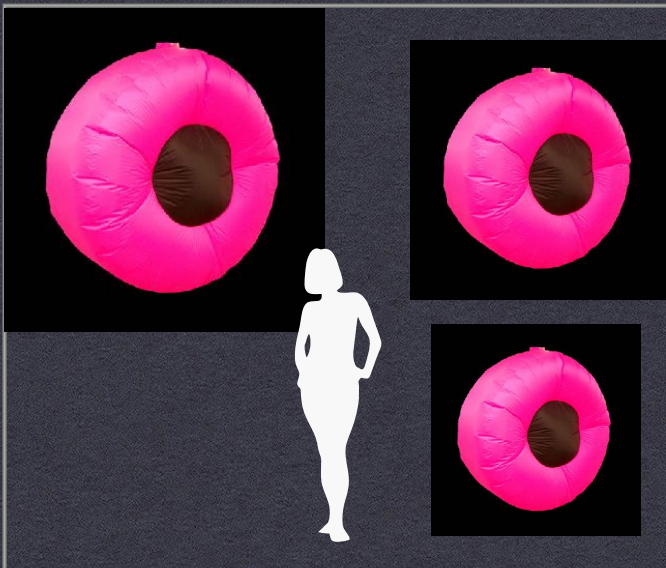

SWEETS BASIC

Hanging basic sweet 1 (various colours)						
Model dimensions W x h cm's/ft				Quantity	Price each	
100 cm wide x	100 cm high	25 cm deep	1 unit	£ 172		
3.3 ft wide x	3.3 ft high	0.8 ft deep	2-4 units	£ 155		
122 cm wide x	122 cm high	30 cm deep	1 unit	£ 183		
4.0 ft wide x	4.0 ft high	1.0 ft deep	2-4 units	£ 165		
152 cm wide x	152 cm high	30 cm deep	1 unit	£ 194		
5.0 ft wide x	5.0 ft high	1.0 ft deep	2-4 units	£ 175		

Hanging basic sweet 2 (various colours)						
Model dimensions W x h cm's/ft				Quantity	Price each	
100 cm wide x	100 cm high	25 cm deep	1 unit	£ 172		
3.3 ft wide x	3.3 ft high	0.8 ft deep	2-4 units	£ 155		
122 cm wide x	122 cm high	30 cm deep	1 unit	£ 183		
4.0 ft wide x	4.0 ft high	1.0 ft deep	2-4 units	£ 165		
152 cm wide x	152 cm high	30 cm deep	1 unit	£ 194		
5.0 ft wide x	5.0 ft high	1.0 ft deep	2-4 units	£ 175		

Hanging basic sweet 3 (various colours)						
Model dimensions W x h cm's/ft				Quantity	Price each	
152 cm wide x	60 cm high	60 cm deep	1 unit	£ 160		
5.0 ft wide x	2.0 ft high	2.0 ft deep	2-4 units	£ 144		
182 cm wide x	75 cm high	75 cm deep	1 unit	£ 172		
6.0 ft wide x	2.5 ft high	2.5 ft deep	2-4 units	£ 155		
214 cm wide x	91 cm high	91 cm deep	1 unit	£ 183		
7.0 ft wide x	3.0 ft high	3.0 ft deep	2-4 units	£ 165		

This inflatables price includes internal fan units and 10m power leads also a **Colour Changer LED lamp with remote control.**

Back to [MENU](#)

*Prices include Vat